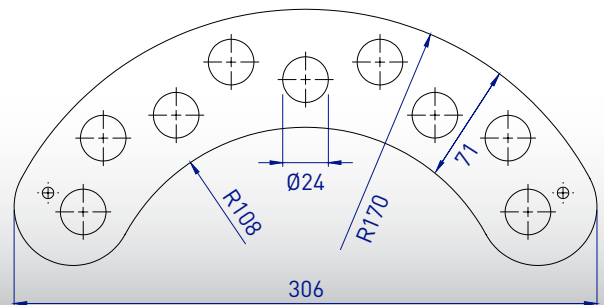

Customer colours available subject to minimum order quantities – please contact Bainbridge for details.