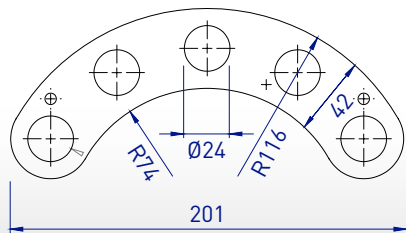

Weight is for one plate without liners. SWL given is for installed pair.