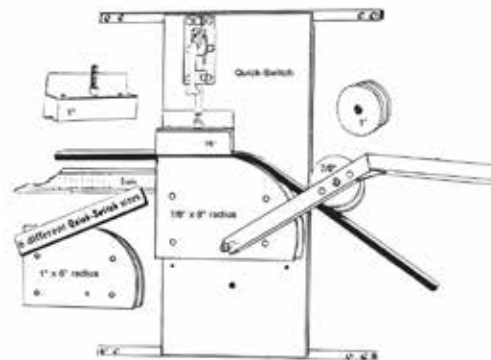

Presses & Tube Bending

- Ringmaster Presses & Tube Benders were developed by Bainbridge International especially for sailmakers & covermakers.
- Ringmaster presses offer clear access to the working area with all hydraulics removed from risk of contact with the sailcloth; they are simple to use and can be easily moved.

Part No.	Description	Style	UOM
C996/10	Bend Arc Die Only	Tube Bender	Each
C996/12	Bend Arc Die Only	Tube Bender	Each
C996/6	Bend Arc Die Only	Tube Bender	Each
C996/8	Bend Arc Die Only	Tube Bender	Each
C996B	Bend Arc Tube Bender	Tube Bender	Each
C996CLAMP	Bend Arc Clamp Only	Tube Bender	Each
C996ROLLER	Bend Arc Clamp Only	Tube Bender	Each
C998	Crown Arc Tube Bender		Each